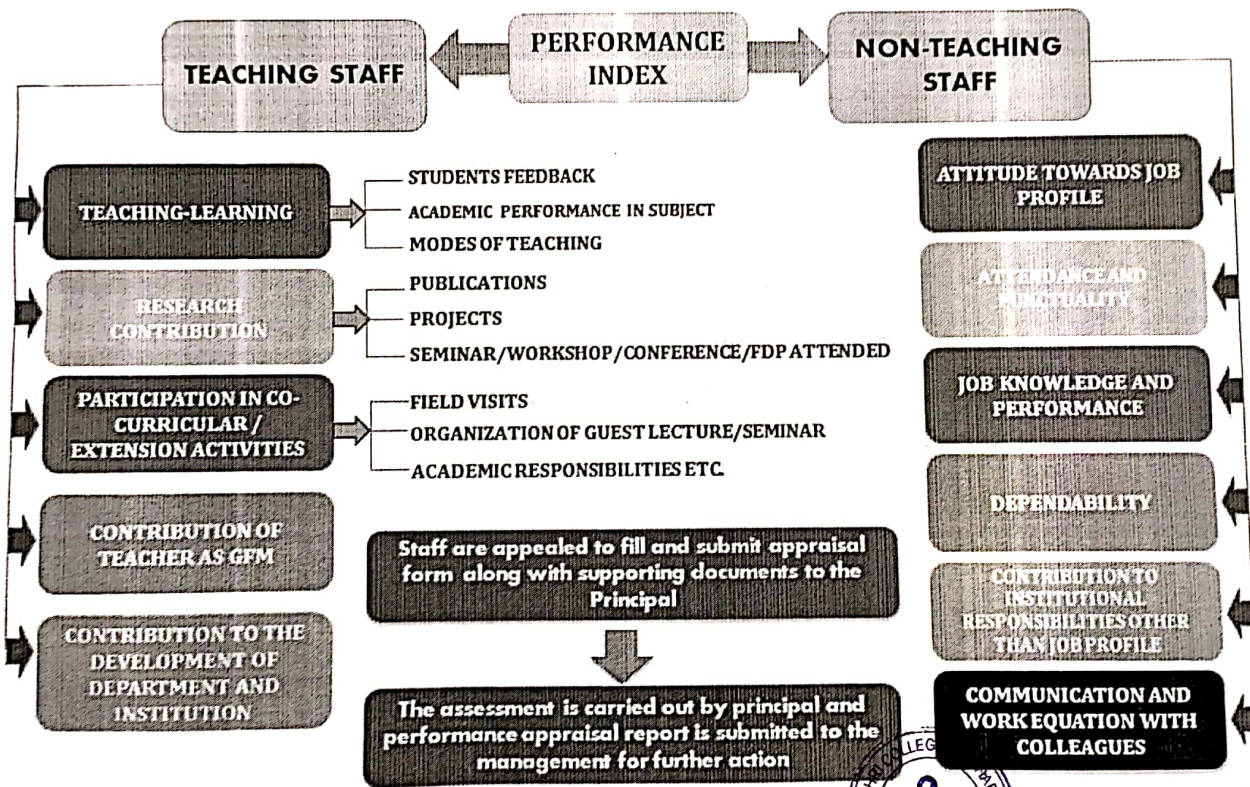

# MECHANISM OF PERFORMANCE APPRAISAL

Principal  
 Matoshri College of Pharmacy  
 Eklahare, Nasik - 422 105